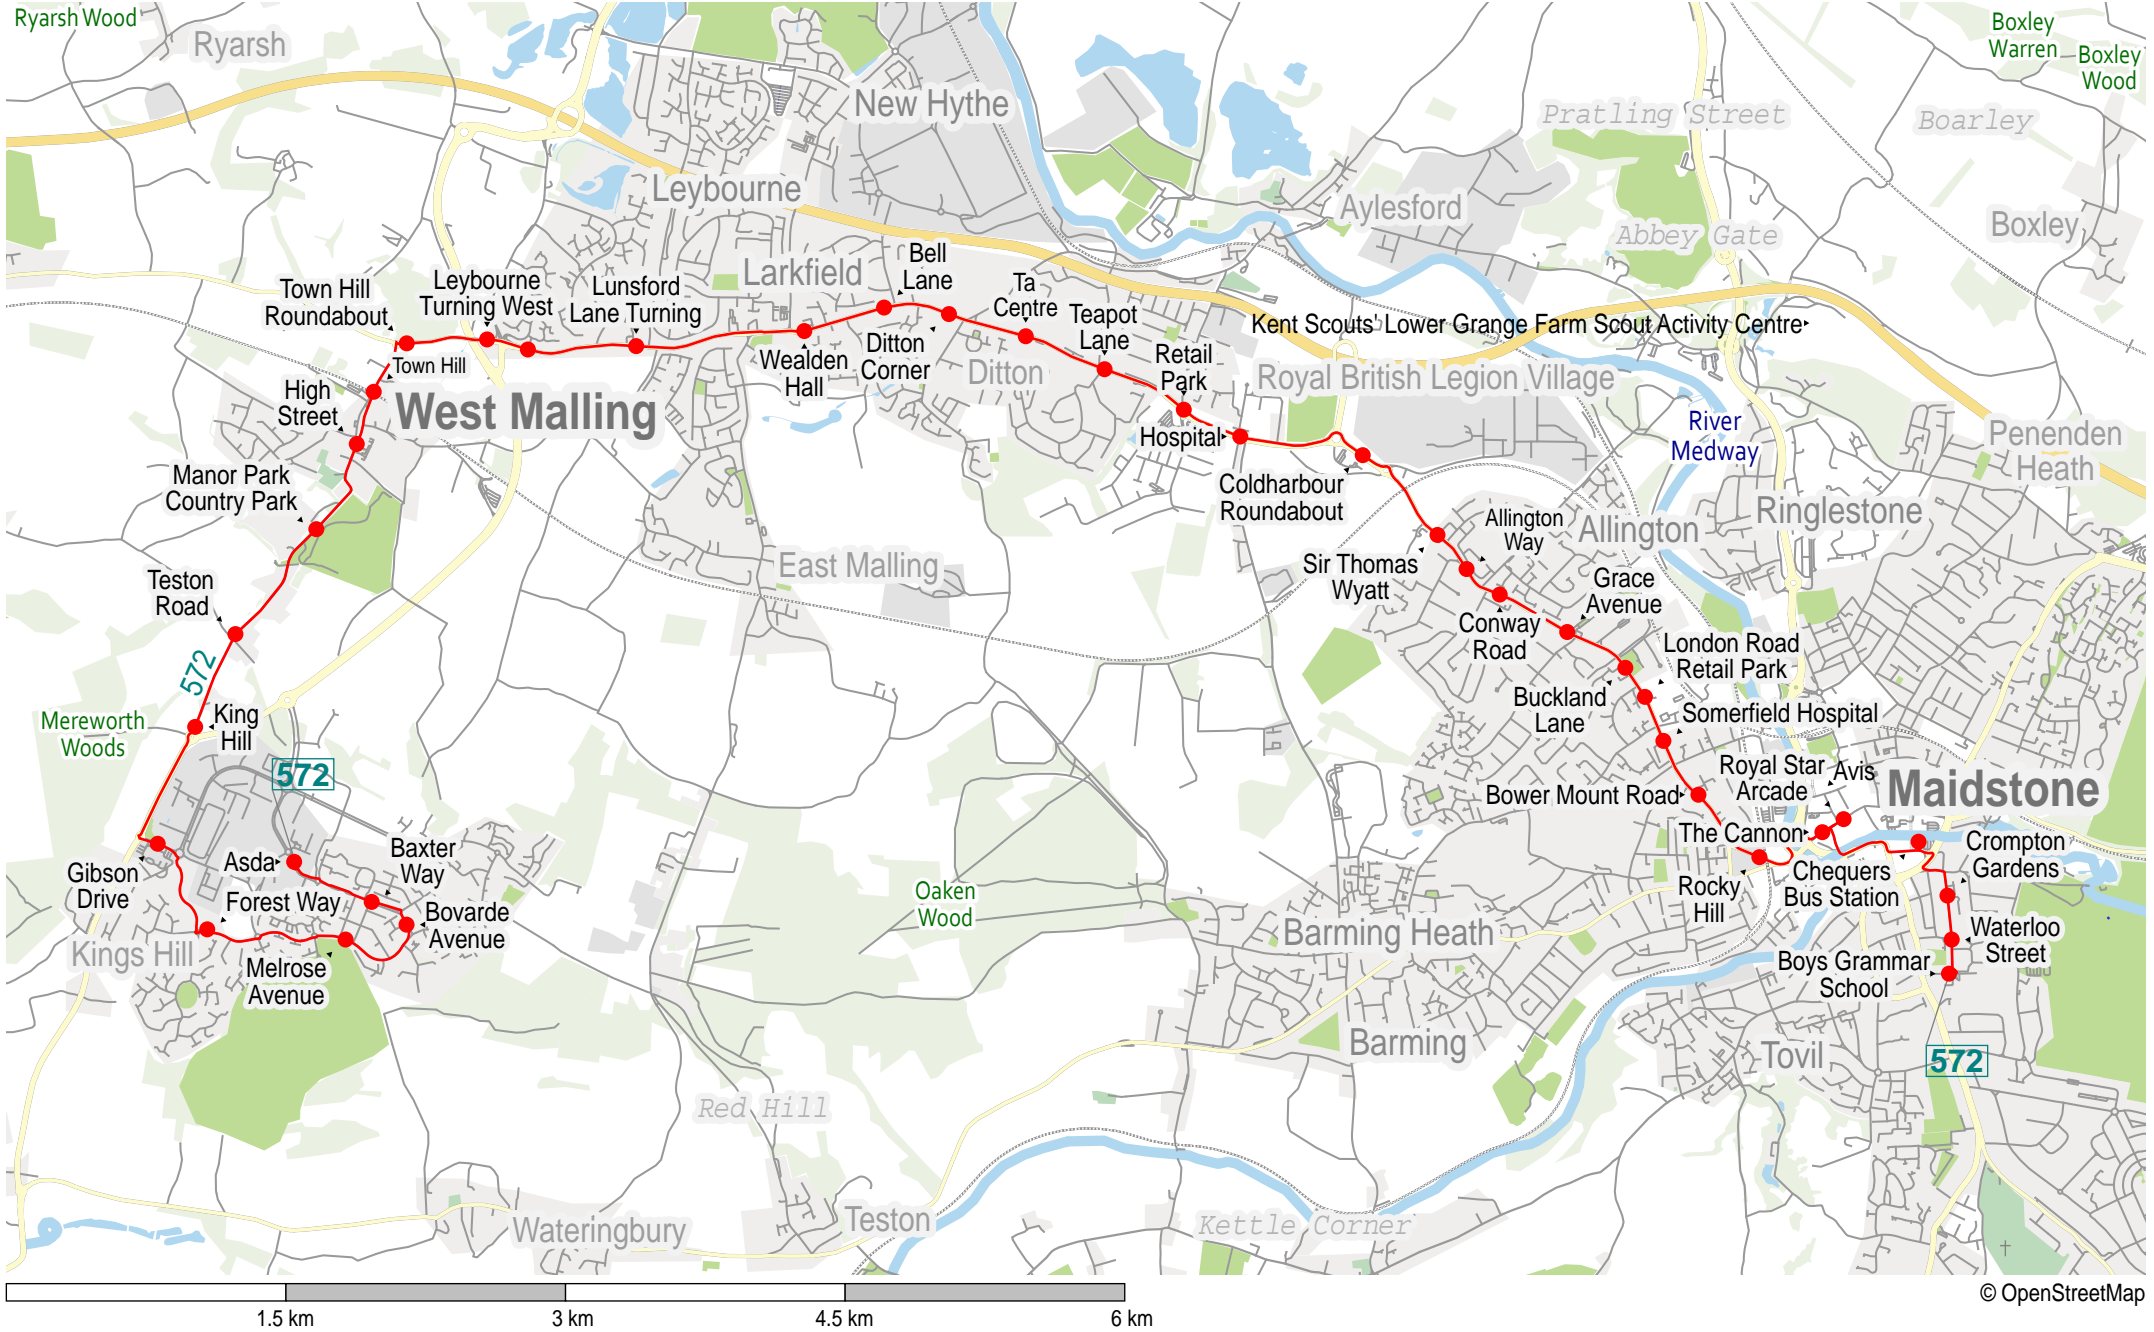

Route map for Arriva Kent & Surrey service 572 (outbound)

Route map for Arriva Kent & Surrey service 572 (inbound)