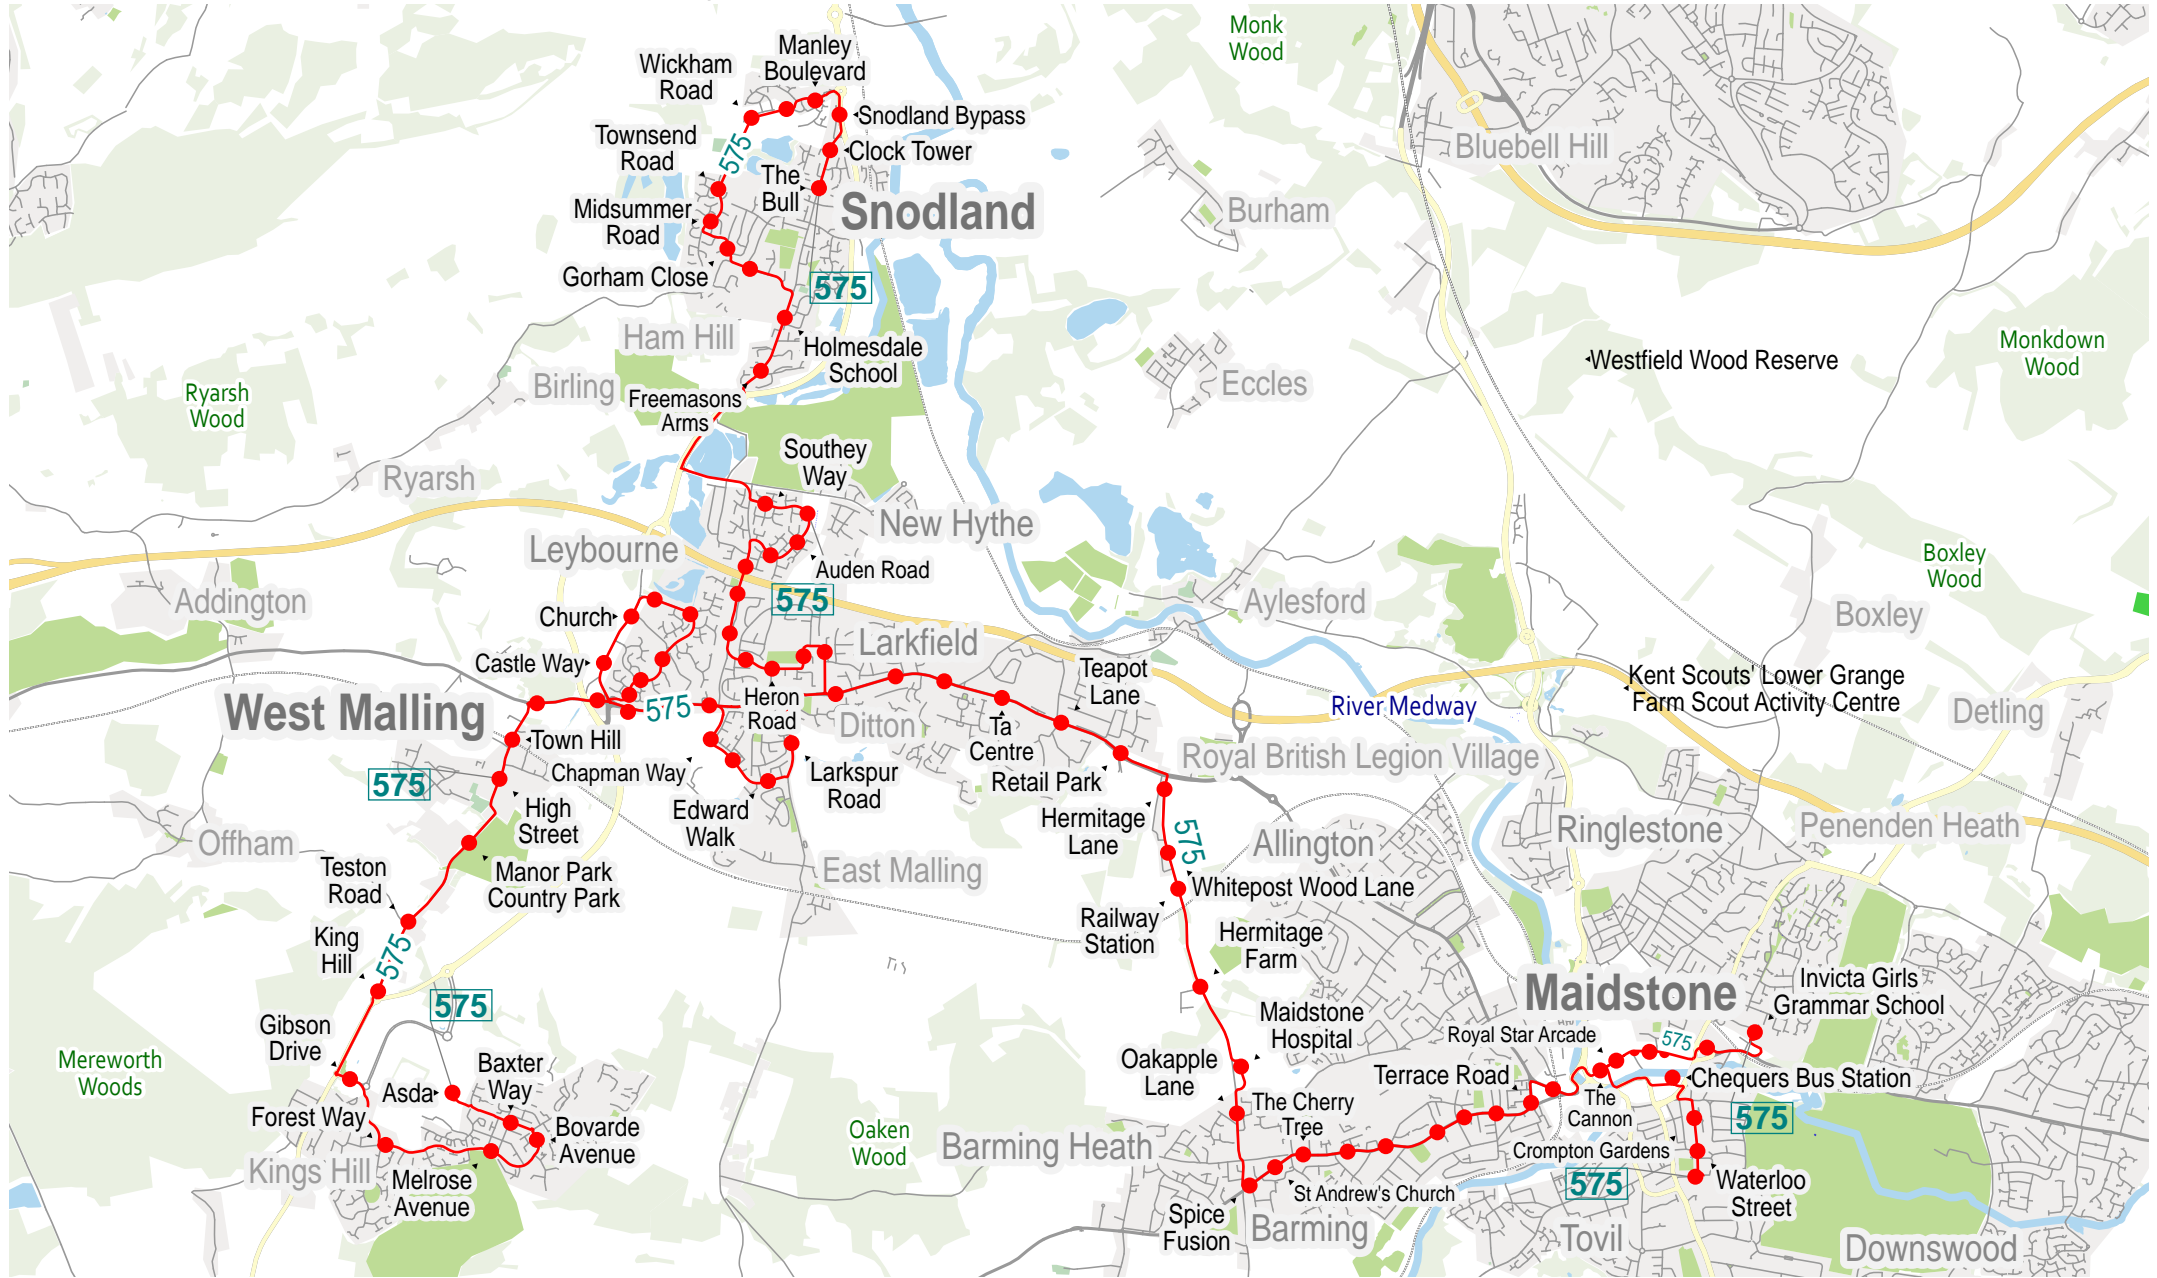

Route map for Arriva Kent & Surrey service 575 (outbound)

Route map for Arriva Kent & Surrey service 575 (inbound)