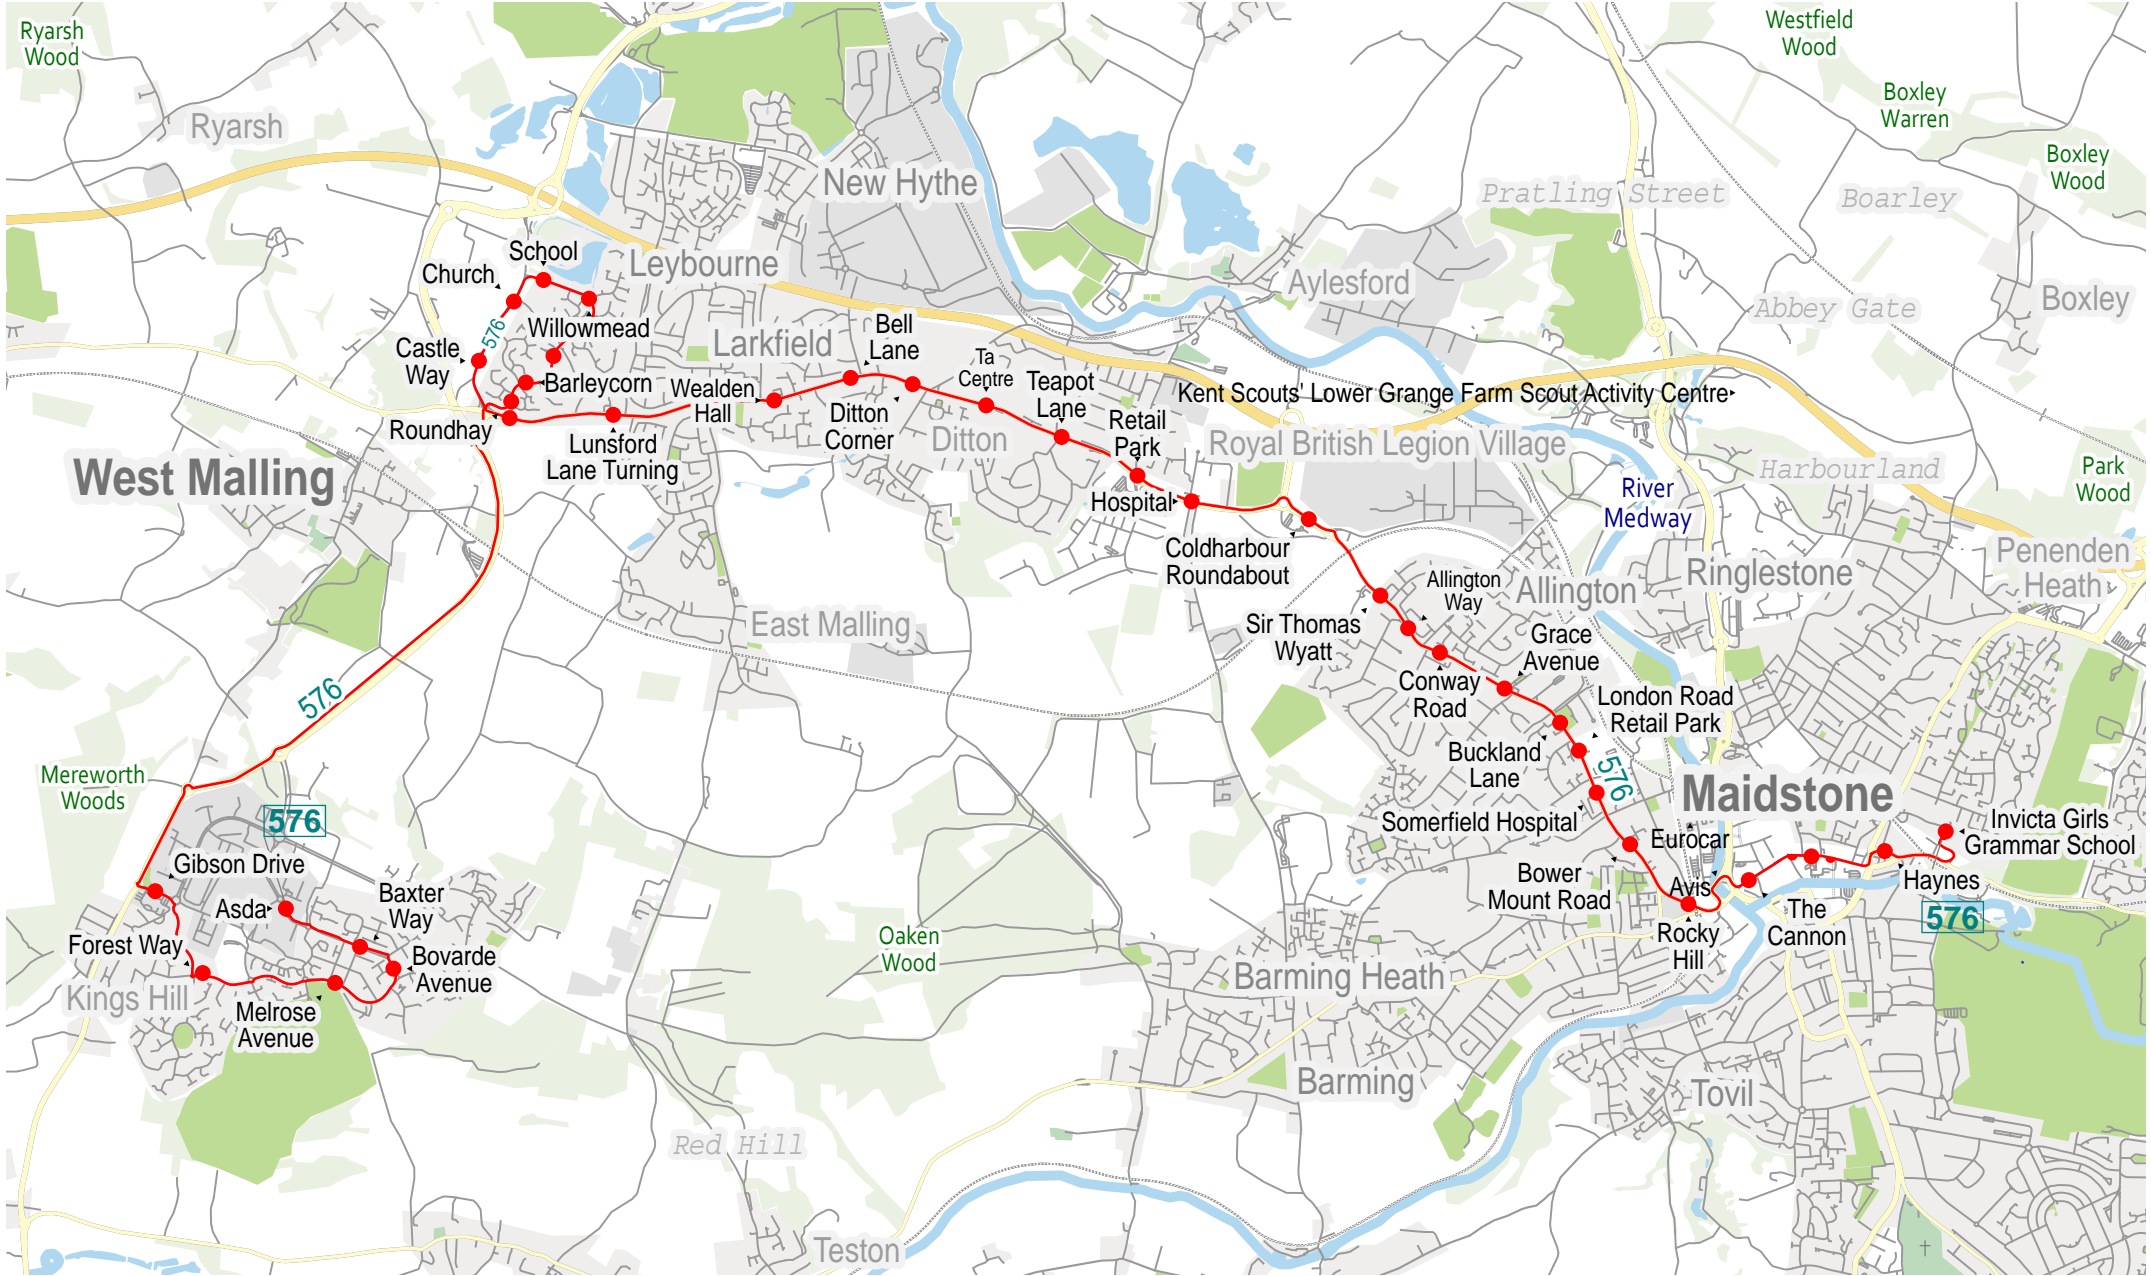

# Route map for Arriva Kent & Surrey service 576 (outbound)

# Route map for Arriva Kent & Surrey service 576 (inbound)