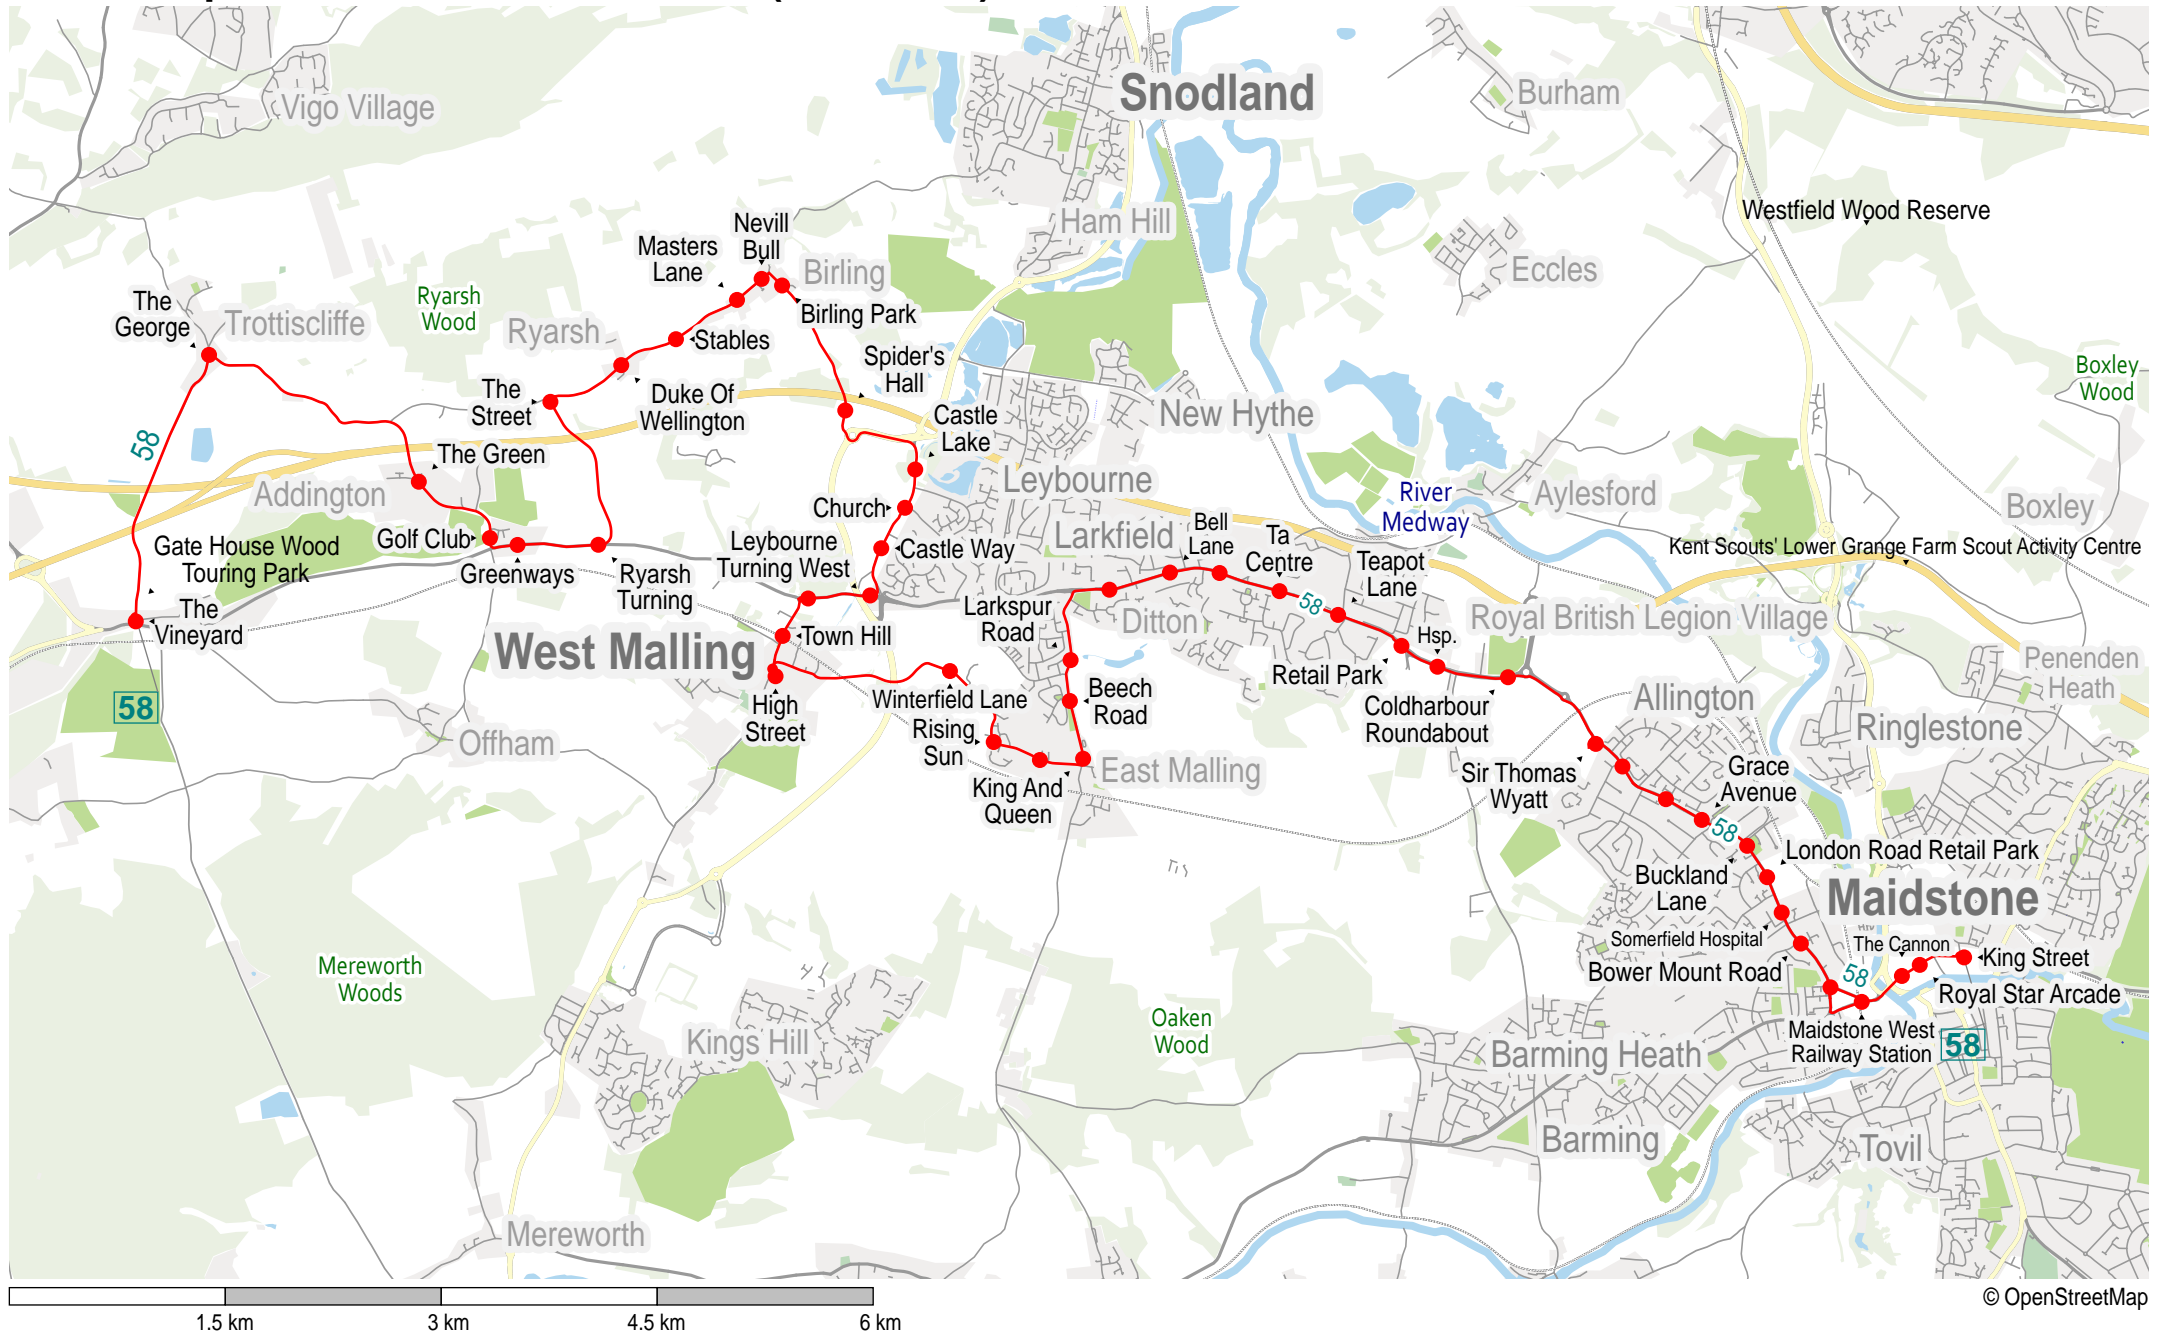

Route map for Nu-Venture service 58 (outbound)

Route map for Nu-Venture service 58 (inbound)