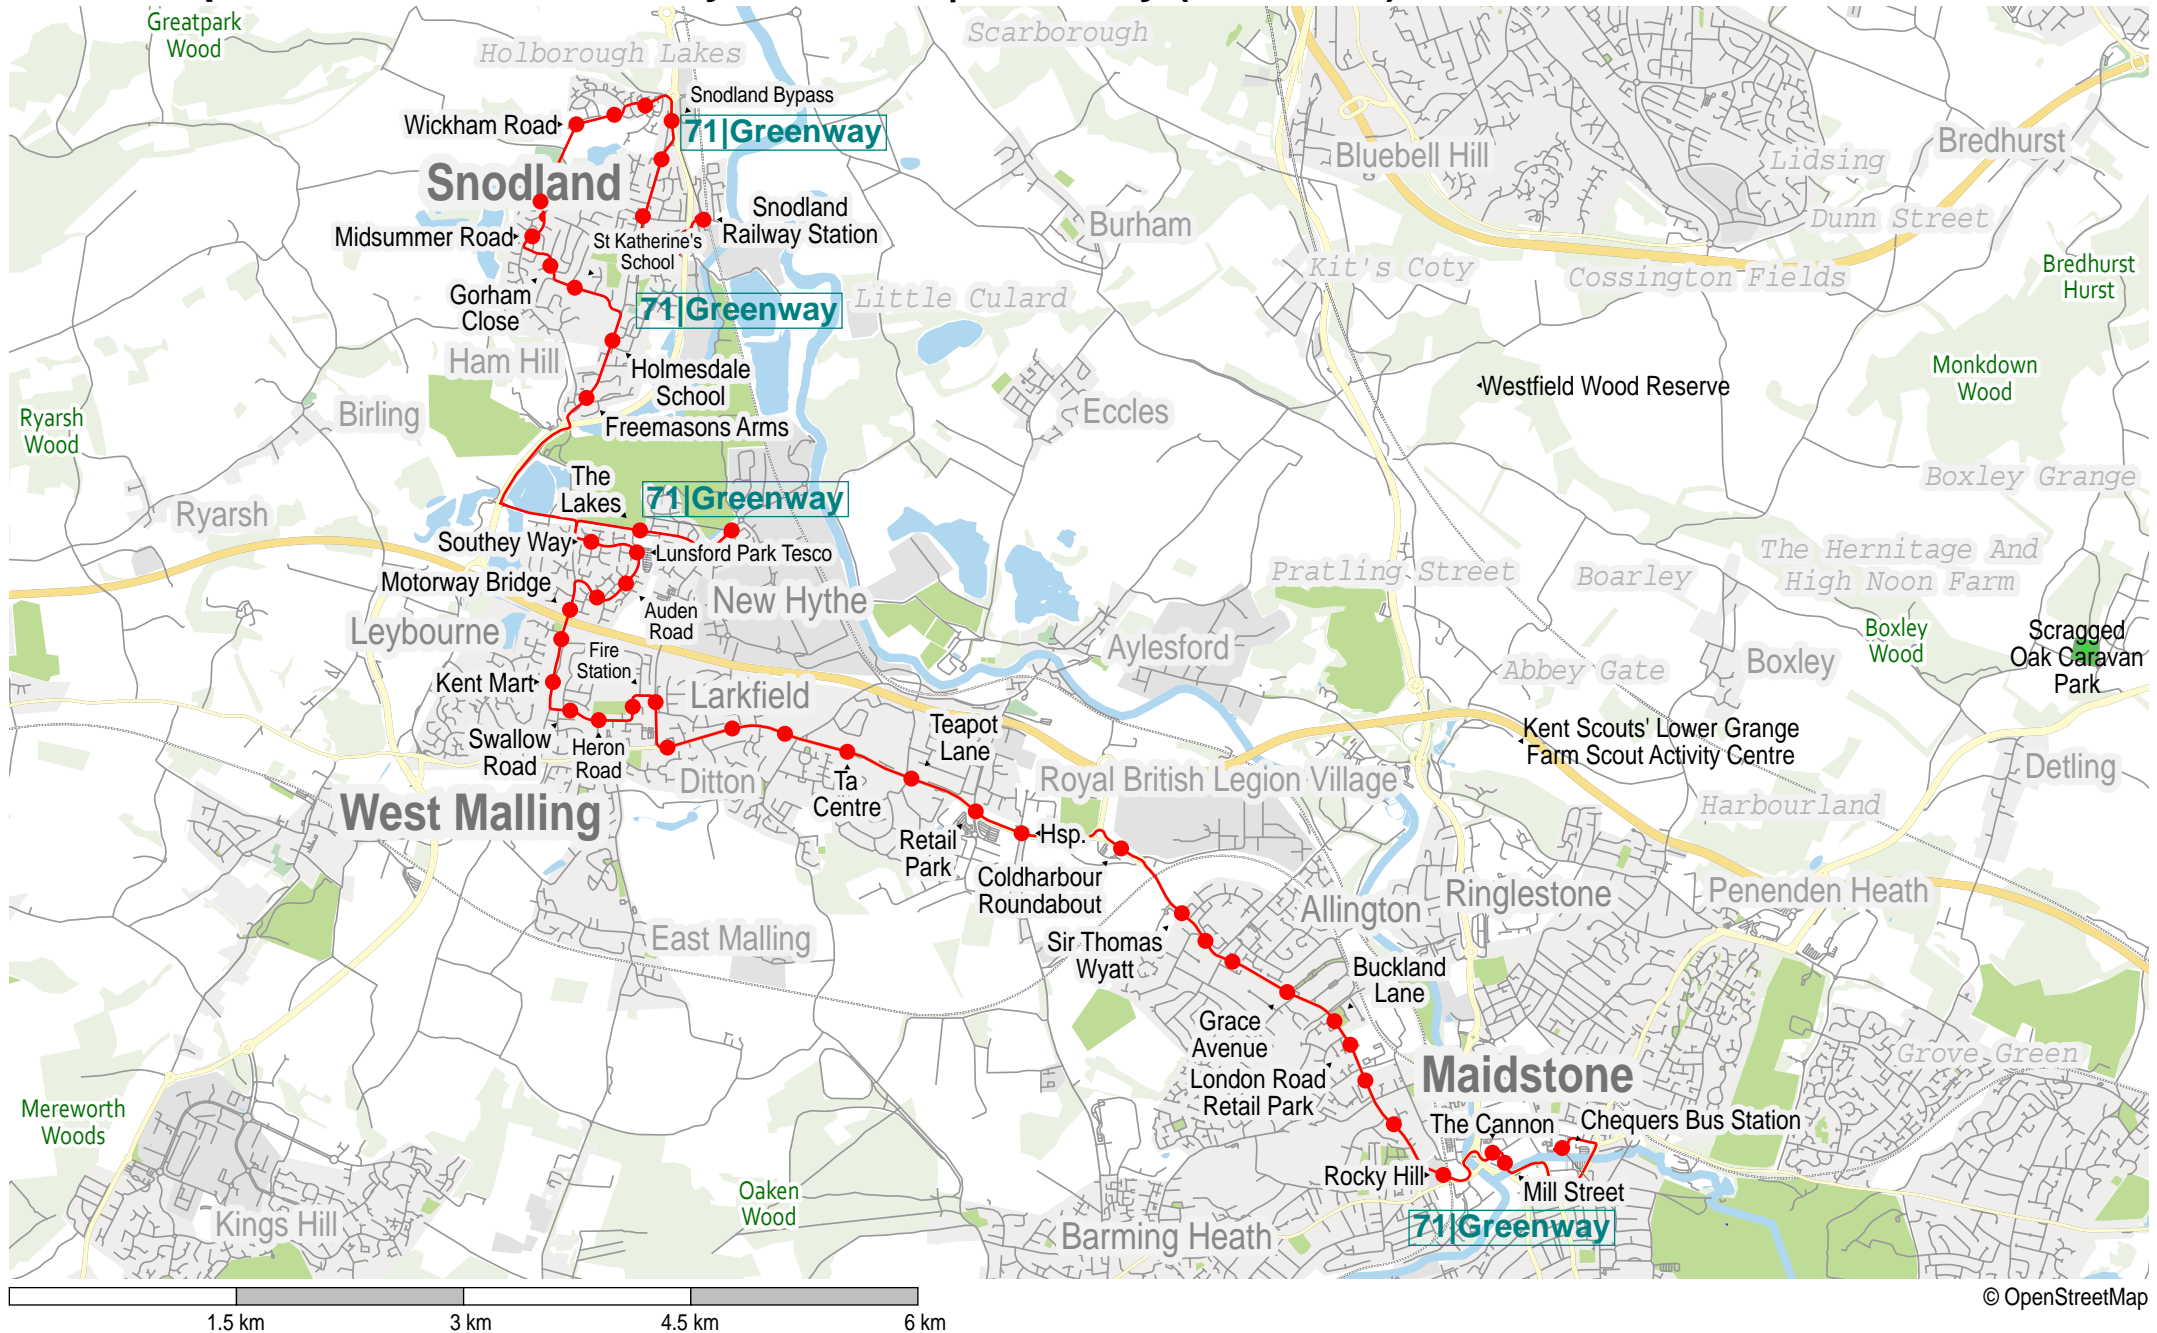

# Route map for Arriva Kent & Surrey service 71|Greenway (outbound)

# Route map for Arriva Kent & Surrey service 71|Greenway (inbound)