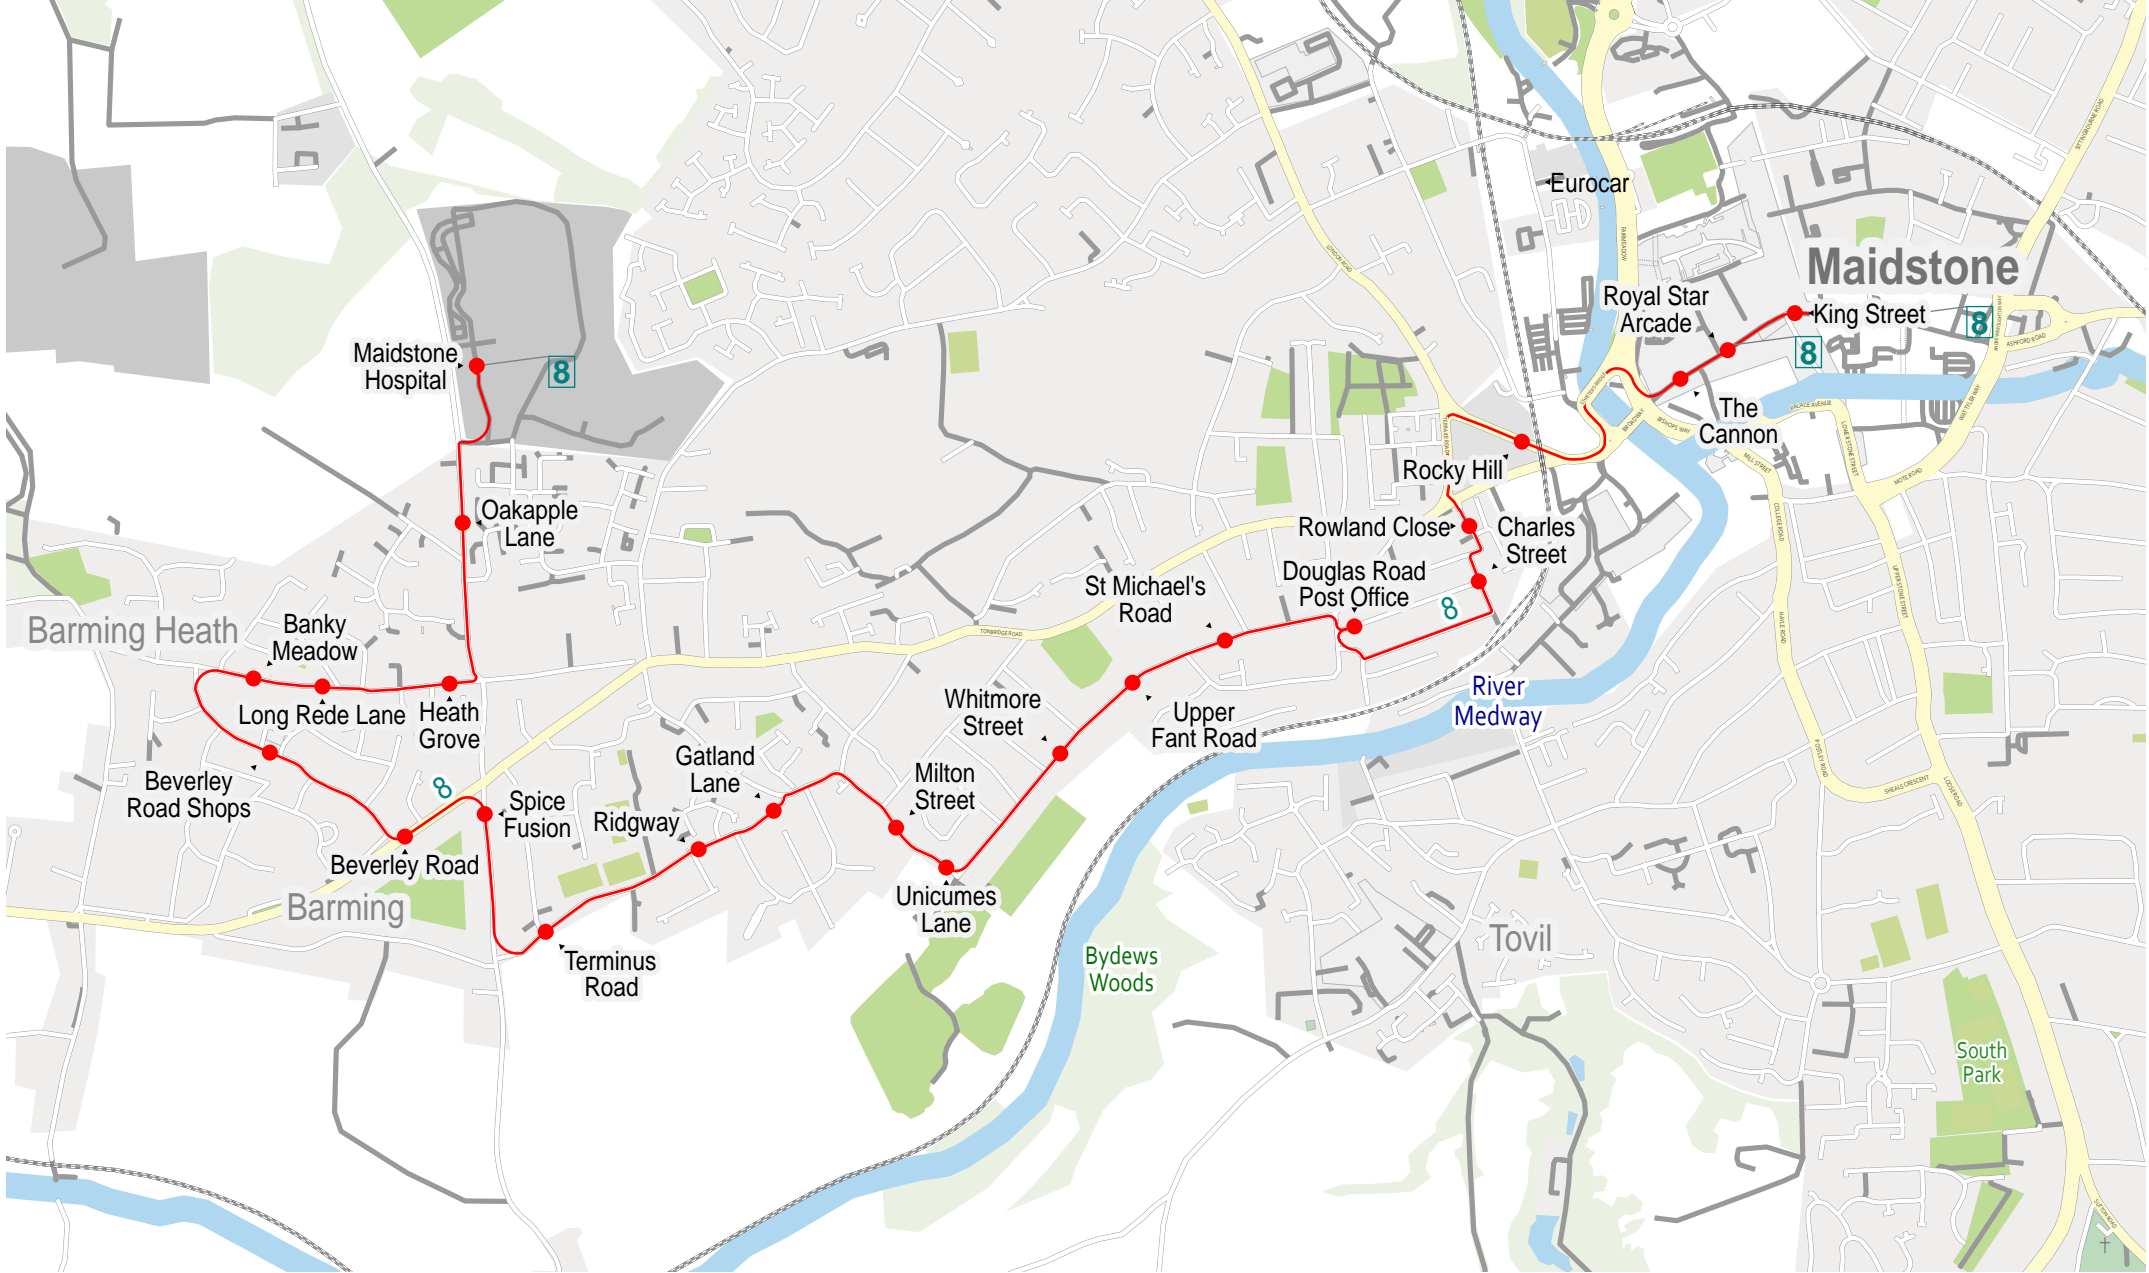

Route map for Arriva Kent & Surrey service 8 (outbound)

Route map for Arriva Kent & Surrey service 8 (inbound)