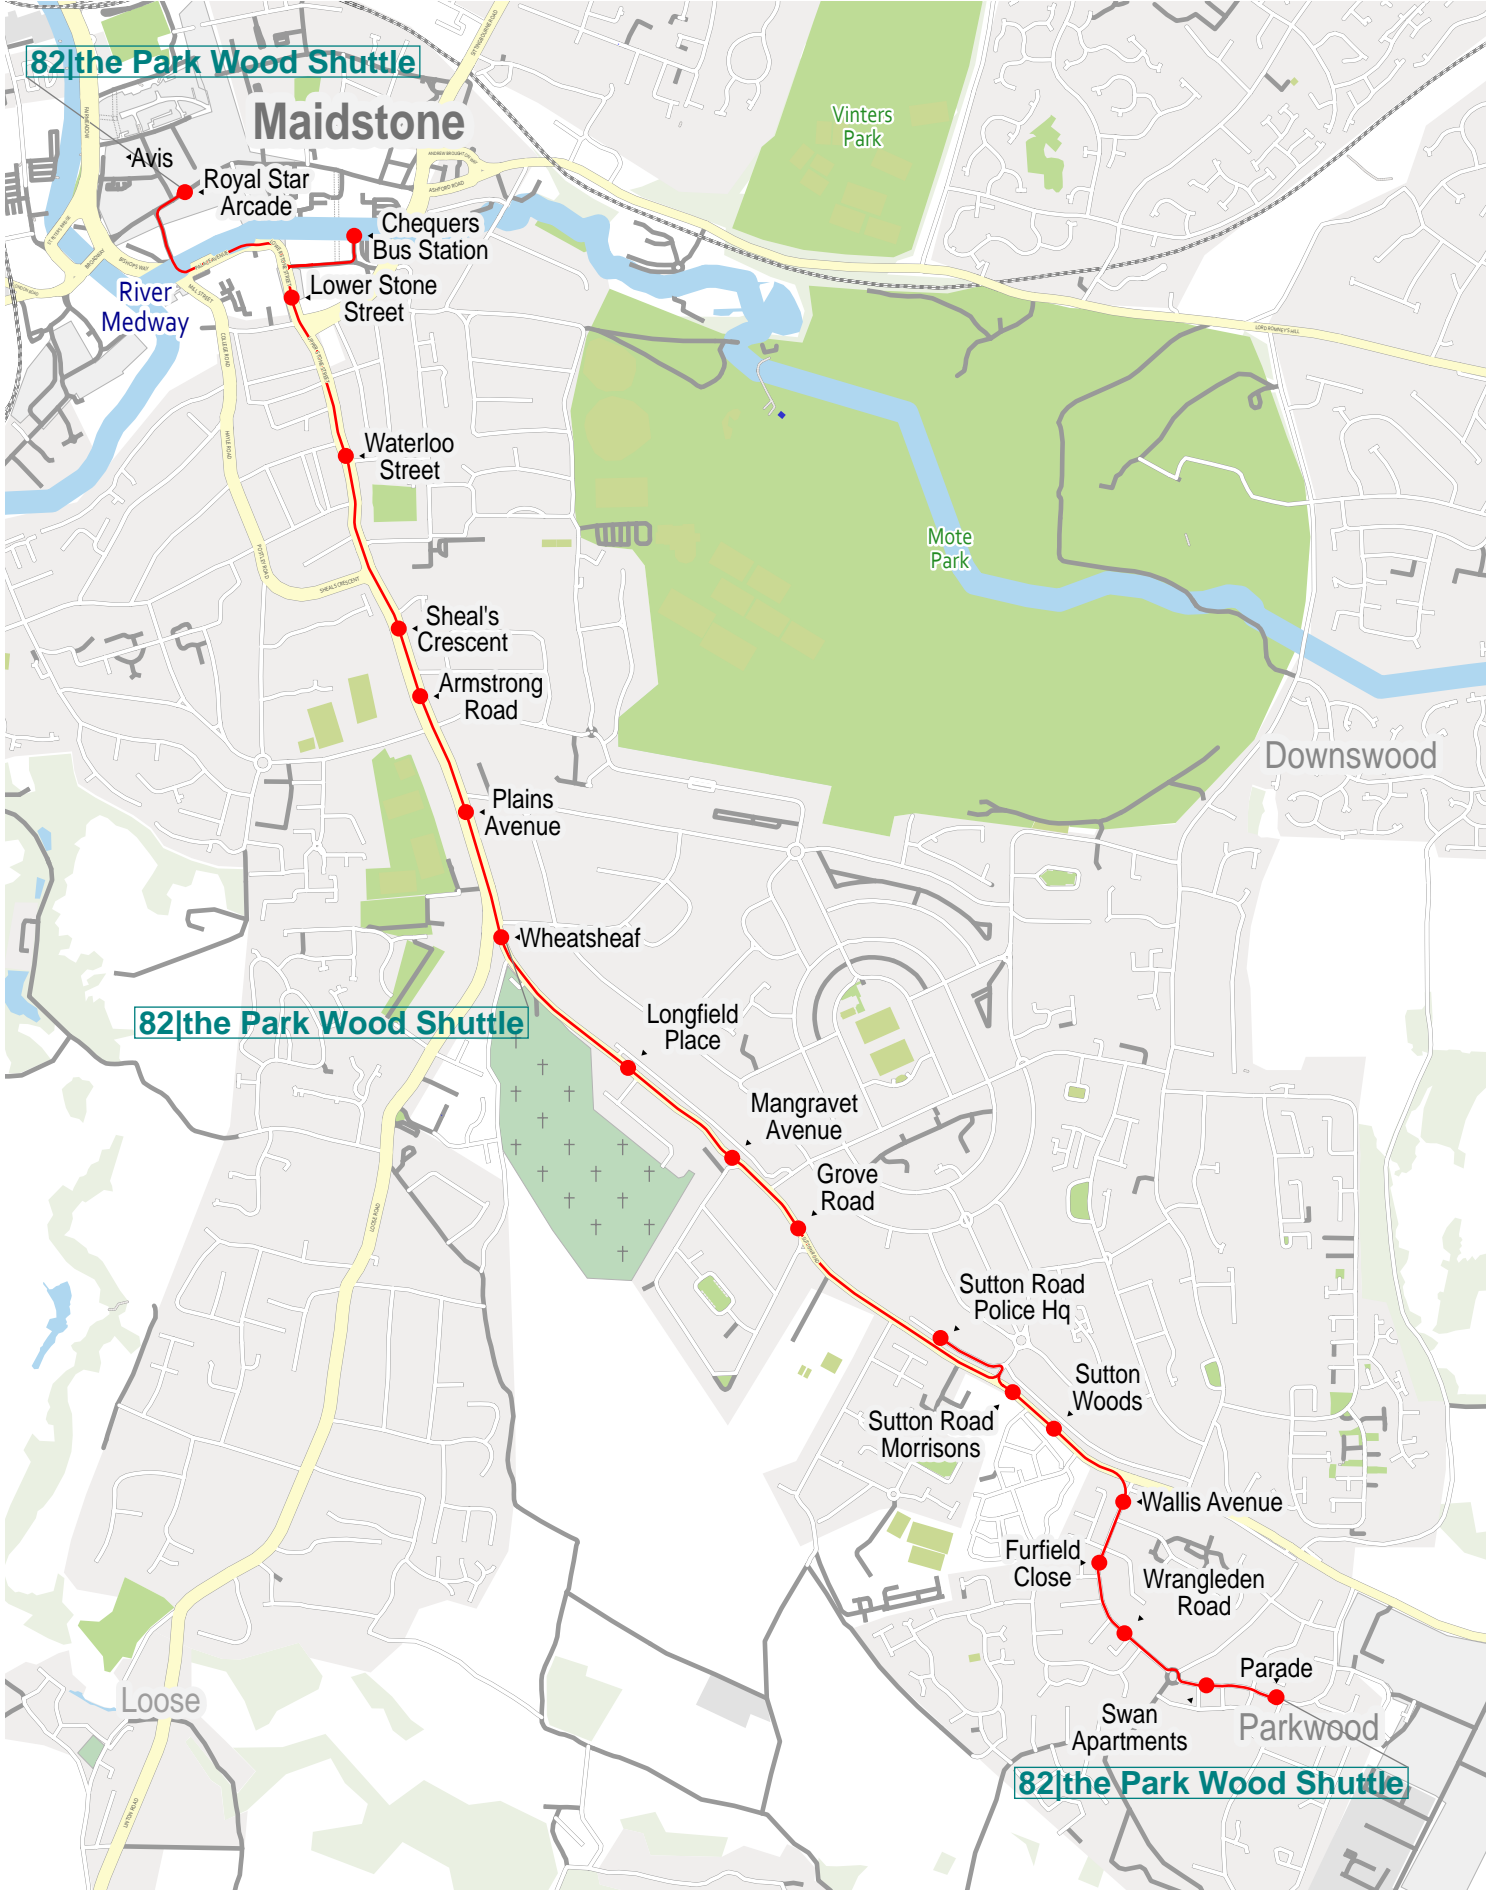

Route map for Arriva Kent & Surrey service 82|the Park Wood Shuttle (outbound)

Route map for Arriva Kent & Surrey service 82|the Park Wood Shuttle (inbound)