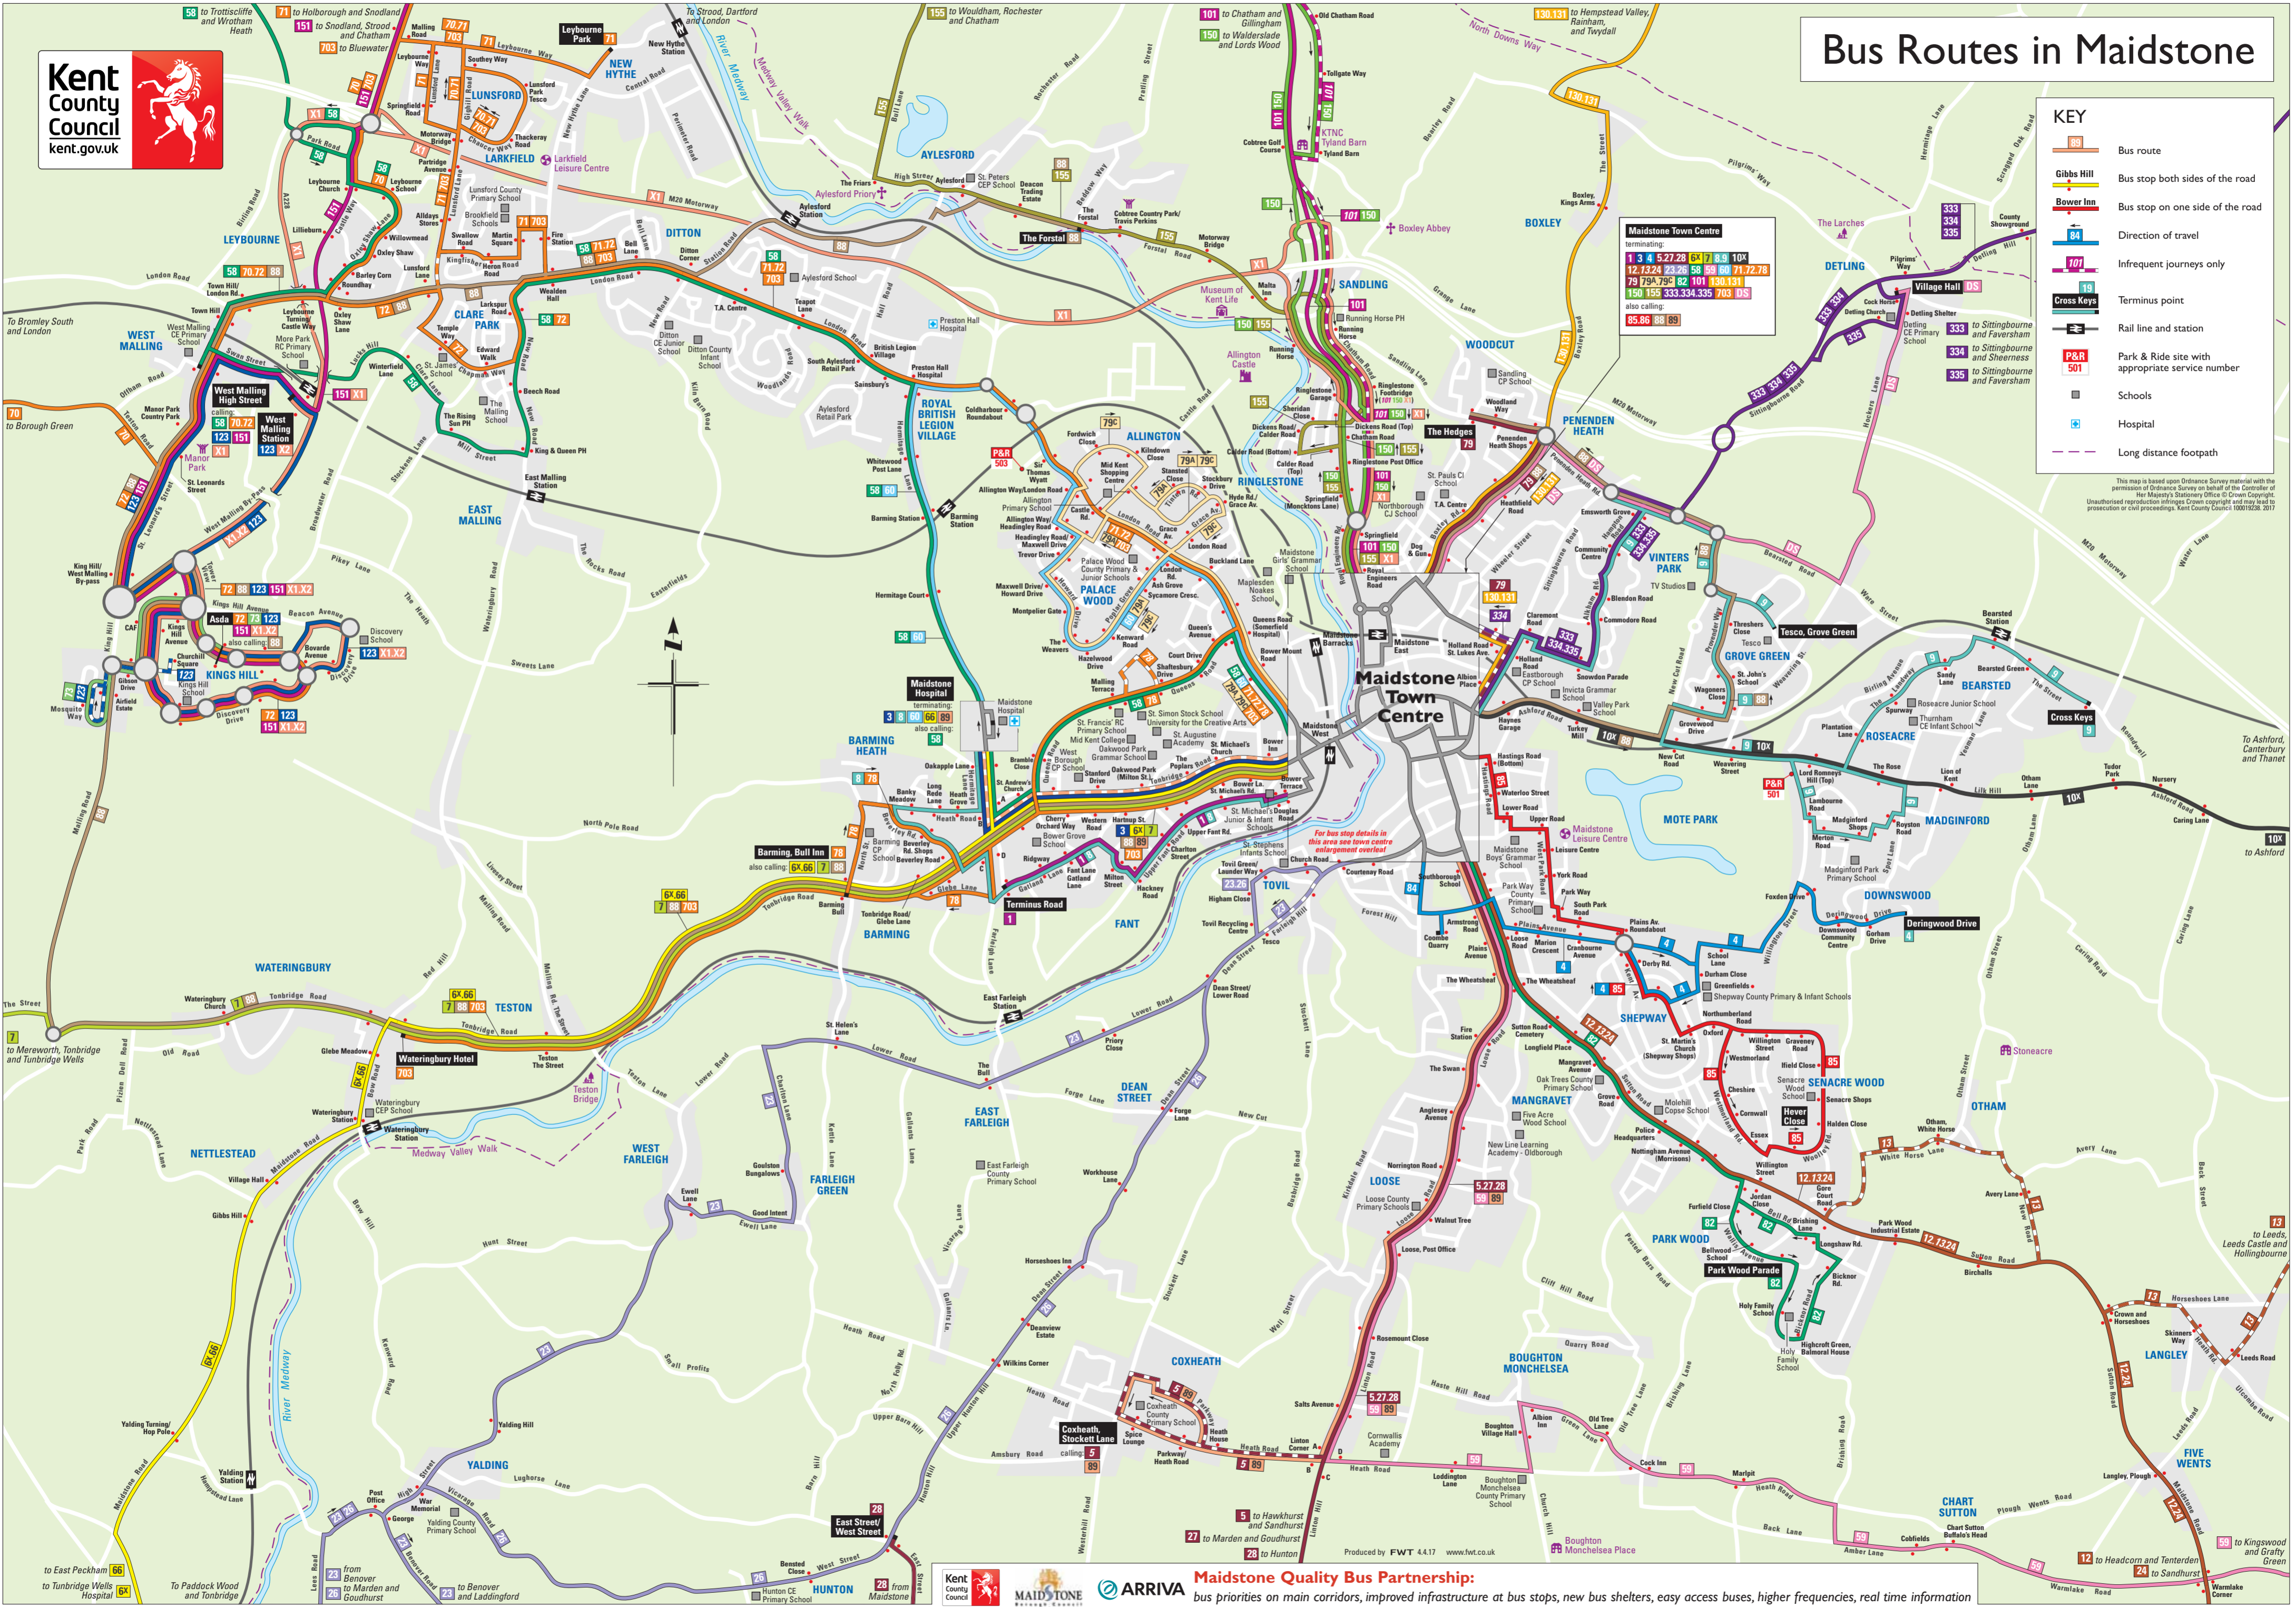

Bus Routes in Maidstone

KEY

- Bus route
- Bus stop both sides of the road
- Bus stop on one side of the road
- Direction of travel
- Infrequent journeys only
- Terminus point
- Rail line and station
- Park & Ride site with appropriate service number
- Schools
- Hospital
- Long distance footpath